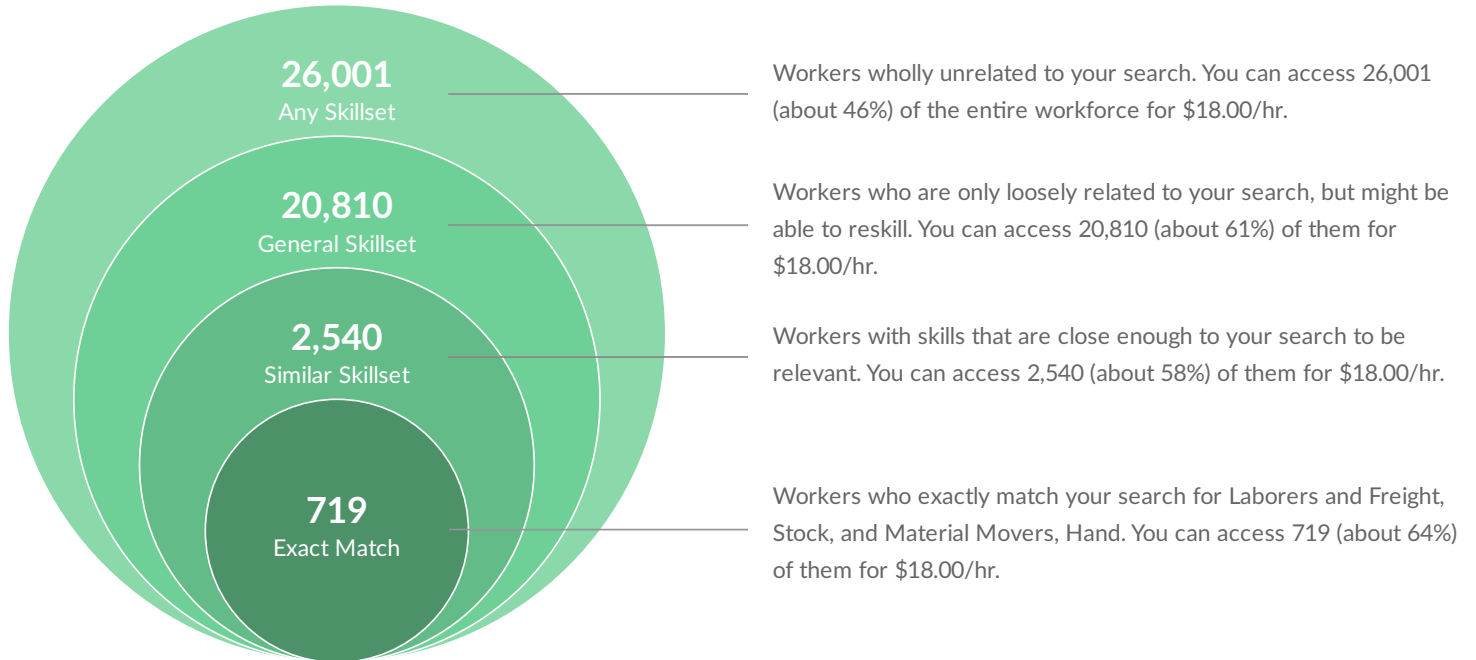

Report Parameters

1 Occupation

53-7062 Laborers and Freight, Stock, and Material Movers,
Hand

1 County

55131 Washington County, WI

Class of Worker

QCEW Employees

The information in this report pertains to the chosen occupation and geographical area.

Executive Summary

Workforce availability @ \$18.00/hr ranges from **719** to **26,001** depending on skills match.

Note: Each layer is inclusive of the layers above it. E.g. “Exact Match” workers are included in the set of “Similar Skillset” workers. Similar Skillset includes workers whose occupations have an O*NET compatibility score of 95 or greater with your selected occupations, General Skillset includes scores of 75 or greater, and Any Skillset includes the entire workforce.