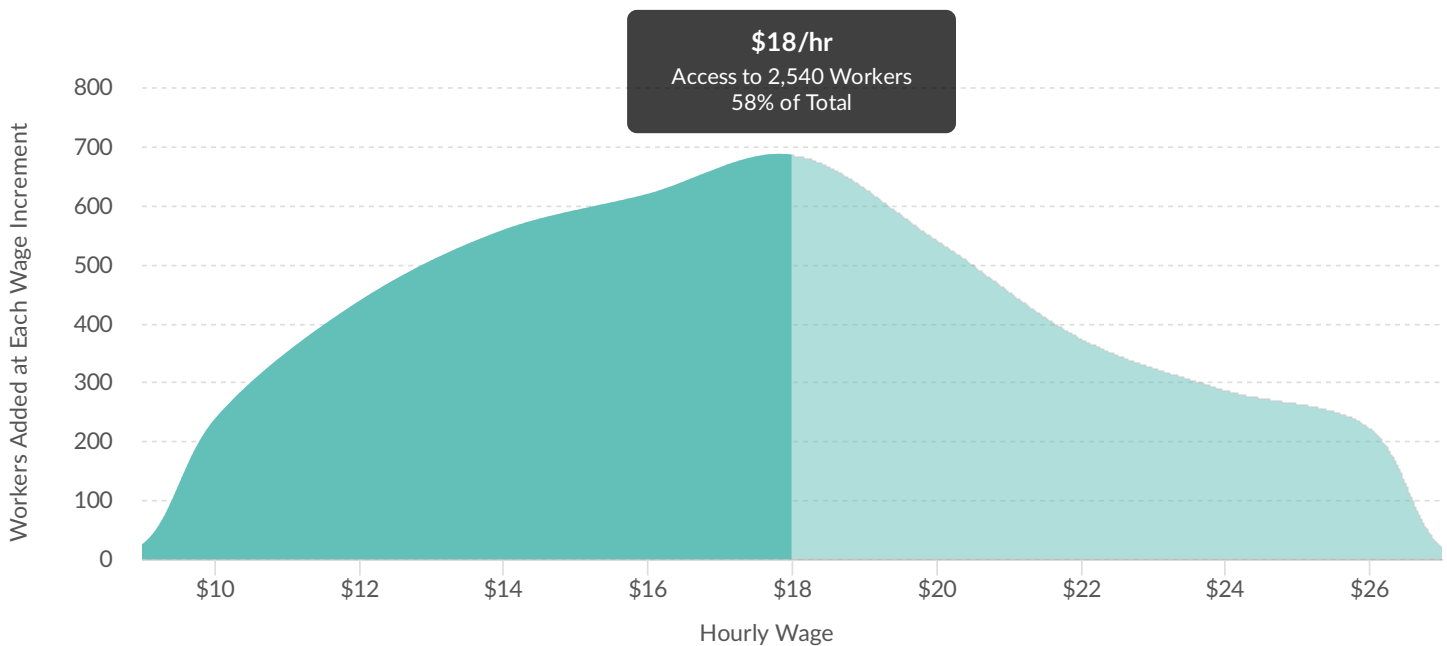

Executive Summary

Workforce availability @ \$18.00/hr ranges from **719** to **26,001** depending on skills match.

Note: Each layer is inclusive of the layers above it. E.g. “Exact Match” workers are included in the set of “Similar Skillset” workers. Similar Skillset includes workers whose occupations have an O*NET compatibility score of 95 or greater with your selected occupations, General Skillset includes scores of 75 or greater, and Any Skillset includes the entire workforce.

Availability by Wage

At **\$18.00/hr**, your available workforce is 2,540 Laborers and Freight, Stock, and Material Movers, Hand & similar workers.

Availability by Occupation

Your available workers are found in these top occupations.